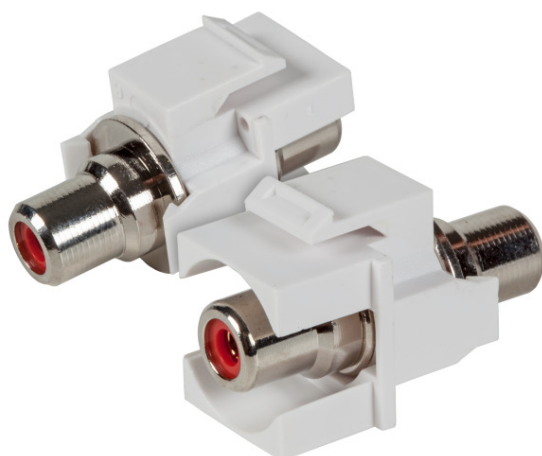

DATASHEET

Keystone Snap-In Adapter Cinch (RCA)

Description

Snap-In mounting (Keystone)
 Connecting adapter for Audio cables
 2x Chinch connectors
 Mounting depth: 22.5 mm
 Plastic housing
 Snap-in spring: plastic

Available variants

Article no.	Title	Type of accessory	Colour
EB493	Keystone Snap-In Adapter Cinch white, red ring	other	white
EB494	Keystone Snap-In Adapter Cinch white, white ring	other	white
EB495	Keystone Snap-In Adapter Cinch white, yellow ring	other	white
EB522	Keystone Snap-In Adapter Cinch black, red ring	other	black
EB523	Keystone Snap-In Adapter Cinch black, white ring	other	black
EB524	Keystone Snap-In Adapter Cinch black, yellow ring	other	black

accessory

ET-25085 | 1/2/3-x Keystone Frame for keystone

This datasheet was created automatically on 24-11-2020 . Technical changes reserved.