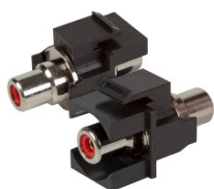

DATASHEET

Keystone Snap-In Adapter Cinch (RCA)

Description

Snap-In mounting (Keystone)
 Connecting adapter for Audio cables
 2x Chinch connectors
 Mounting depth: 22.5 mm
 Plastic housing
 Snap-in spring: plastic

Available variants

Article no.	Title	Type of accessory	Colour
EB493	Keystone Snap-In Adapter Cinch white, red ring	other	white
EB494	Keystone Snap-In Adapter Cinch white, white ring	other	white
EB495	Keystone Snap-In Adapter Cinch white, yellow ring	other	white
EB522	Keystone Snap-In Adapter Cinch black, red ring	other	black
EB523	Keystone Snap-In Adapter Cinch black, white ring	other	black
EB524	Keystone Snap-In Adapter Cinch black, yellow ring	other	black

accessory

ET-25085 | 1/2/3-x Keystone Frame for keystone

This datasheet was created automatically on 24-11-2020 . Technical changes reserved.