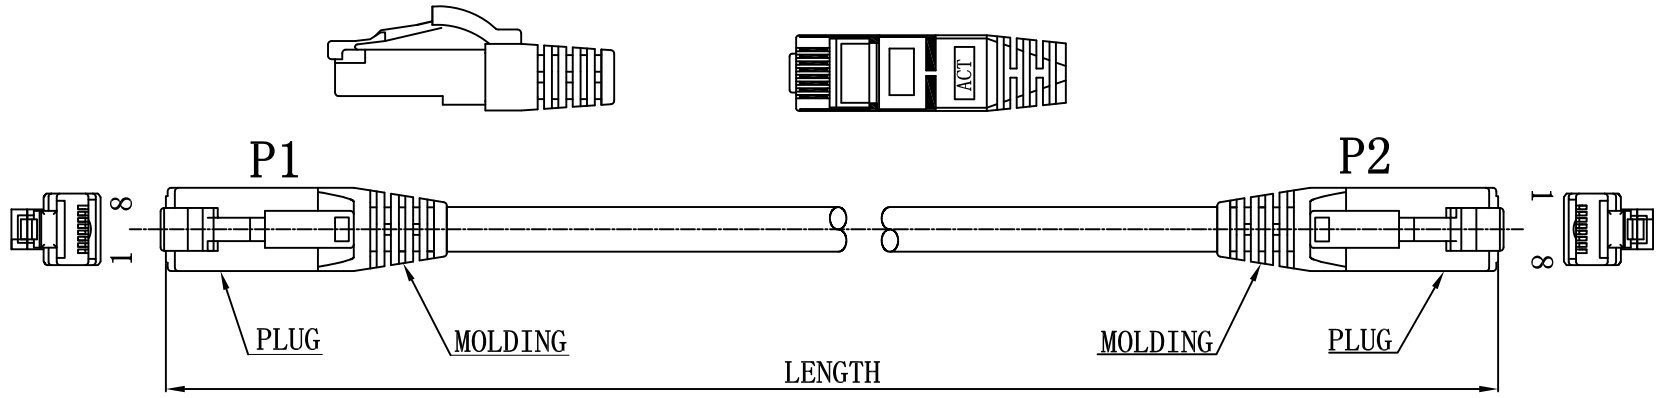

1	2
CUSTOMER NAME	
CUSTOMER Part No.	

7	8	9	10
DATE	REV	DESCRIPTION	BY
2014. 06. 12	A/0	NEW	Sally

Marking: CAT. 6A SSTP LSOH 26AWGX4P PATCH 3P VERIFIED TO ISO/IEC 11801 ED. 2 & (FP0036) ANSI/TIA-568-C. 2 & IEC 60332-1-2

orange 2	green 3
white/orange	white/green
blue 1	brown 4
white/blue	white/brown

PINOUT			
PA/R	P1 (T568B)	WIRE	P2 (T568B)
1	1	WHT/ORG	1
	2	ORG	2
2	3	WHT/GRN	3
	6	GRN	6
3	4	BLU	4
	5	WHT/BLU	5
4	7	WHT/BRN	7
	8	BRN	8

Conductor	Bare Copper 26AWG
Insulation	Thickness: MIN at any point: 0.20mm MAX AVG: 0.35mm Diameter: 1.05 ± 0.06mm
Jacket	LSOH Thickness: MIN at any point: 0.50mm MAX AVG: 0.60mm Diameter: 5.8 ± 0.2mm
Wire	CAT. 6A SSTP 26AWGX4P
Plug	YUS-28 8P8C 50U"
Length	LL
Color	YY

Key Size	△	3RD	⊕
Length (mm)	Critical	Normal	General
0-15	±0.05	±0.10	±1.0
15-60	±0.10	±0.20	
60-150	±0.15	±0.35	±1.5
150-350	±0.20	±0.50	
350-1000	±0.40	±0.65	

Part No.	CAT. 6A SSTP 26AWG*4P YUS-28 L-833			
Description	UNIT	APPROVAL	CHECKER	DRAWER
	mm			
PAGE	1/1			Sally
Draw.No.				