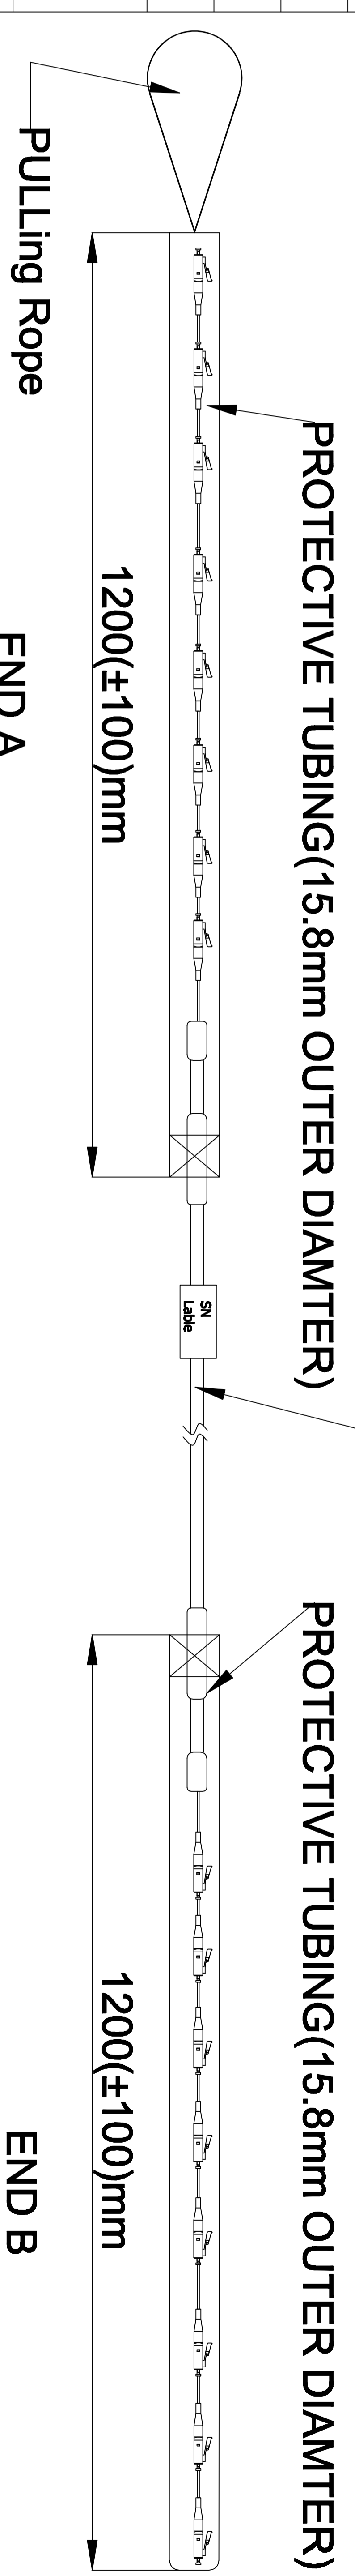

REV.	REVISION	DATE

TEXT PRINTING:  
 ACT Premium Multi mode Fiber Optic 8c Loose Tube Cable 50/125um OM3  
 LSZH{batchcode} xxxM

Remark:  
 1. Insertion Loss ≤ 0.20dB  
 2. 3D of UPC  
 Radius of Curvature: 7~12mm  
 Vertex Offset: 0um~40um  
 Fiber Height Spherical: -30nm~30nm

CUSTOMER APPROVAL: \_\_\_\_\_ DATE: \_\_\_\_\_

CABLE CONSTRUCTION

ITEM	QTY	PART NO.	DESCRIPTION
RL4230	300	984.2'(300000)	8XLC-8XLC 9/125 OM3 Loose tube 300M
RL4220	200	656.1'(200000)	8XLC-8XLC 9/125 OM3 Loose tube 200M
RL4219	190	623.3'(190000)	8XLC-8XLC 9/125 OM3 Loose tube 190M
RL4218	180	590.5'(180000)	8XLC-8XLC 9/125 OM3 Loose tube 180M
RL4217	170	557.7'(170000)	8XLC-8XLC 9/125 OM3 Loose tube 170M
RL4216	160	524.9'(160000)	8XLC-8XLC 9/125 OM3 Loose tube 160M
RL4215	150	492.1'(150000)	8XLC-8XLC 9/125 OM3 Loose tube 150M
RL4214	140	459.3'(140000)	8XLC-8XLC 9/125 OM3 Loose tube 140M
RL4213	130	426.5'(130000)	8XLC-8XLC 9/125 OM3 Loose tube 130M
RL4212	120	393.7'(120000)	8XLC-8XLC 9/125 OM3 Loose tube 120M
RL4211	110	360.8'(110000)	8XLC-8XLC 9/125 OM3 Loose tube 110M
RL4210	100	328.1'(100000)	8XLC-8XLC 9/125 OM3 Loose tube 100M
RL4209	90	295.3'(90000)	8XLC-8XLC 9/125 OM3 Loose tube 90M
RL4208	80	262.5'(80000)	8XLC-8XLC 9/125 OM3 Loose tube 80M
RL4207	70	229.7'(70000)	8XLC-8XLC 9/125 OM3 Loose tube 70M
RL4206	60	196.9'(60000)	8XLC-8XLC 9/125 OM3 Loose tube 60M
RL4205	50	164.0'(50000)	8XLC-8XLC 9/125 OM3 Loose tube 50M
RL4204	40	131.2'(40000)	8XLC-8XLC 9/125 OM3 Loose tube 40M
RL4203	30	98.4'(30000)	8XLC-8XLC 9/125 OM3 Loose tube 30M
RL4202	20	65.6'(20000)	8XLC-8XLC 9/125 OM3 Loose tube 20M
RL4201	10	32.8'(10000)	8XLC-8XLC 9/125 OM3 Loose tube 10M

ITEM	QTY	PART NO.	DESCRIPTION	PART LIST
PART NO.	**	XX	L	
DESCRIPTION				
DESCRIPTION				
PART LIST				

DRAWN BY: Peter	DATE: 2018/07/05	TITLE: 8 x LC - 8 x LC50/125um OM3 Loose Tube Indoor/Outdoor Cable
CHECKED BY: Wale	DATE: 2018/07/05	CUSTOMER PART NO. RL42**
APPROVED BY: David	DATE: 2018/07/05	Ref. NO. REV. C
SALE BY:		TRENDEX PART NO.