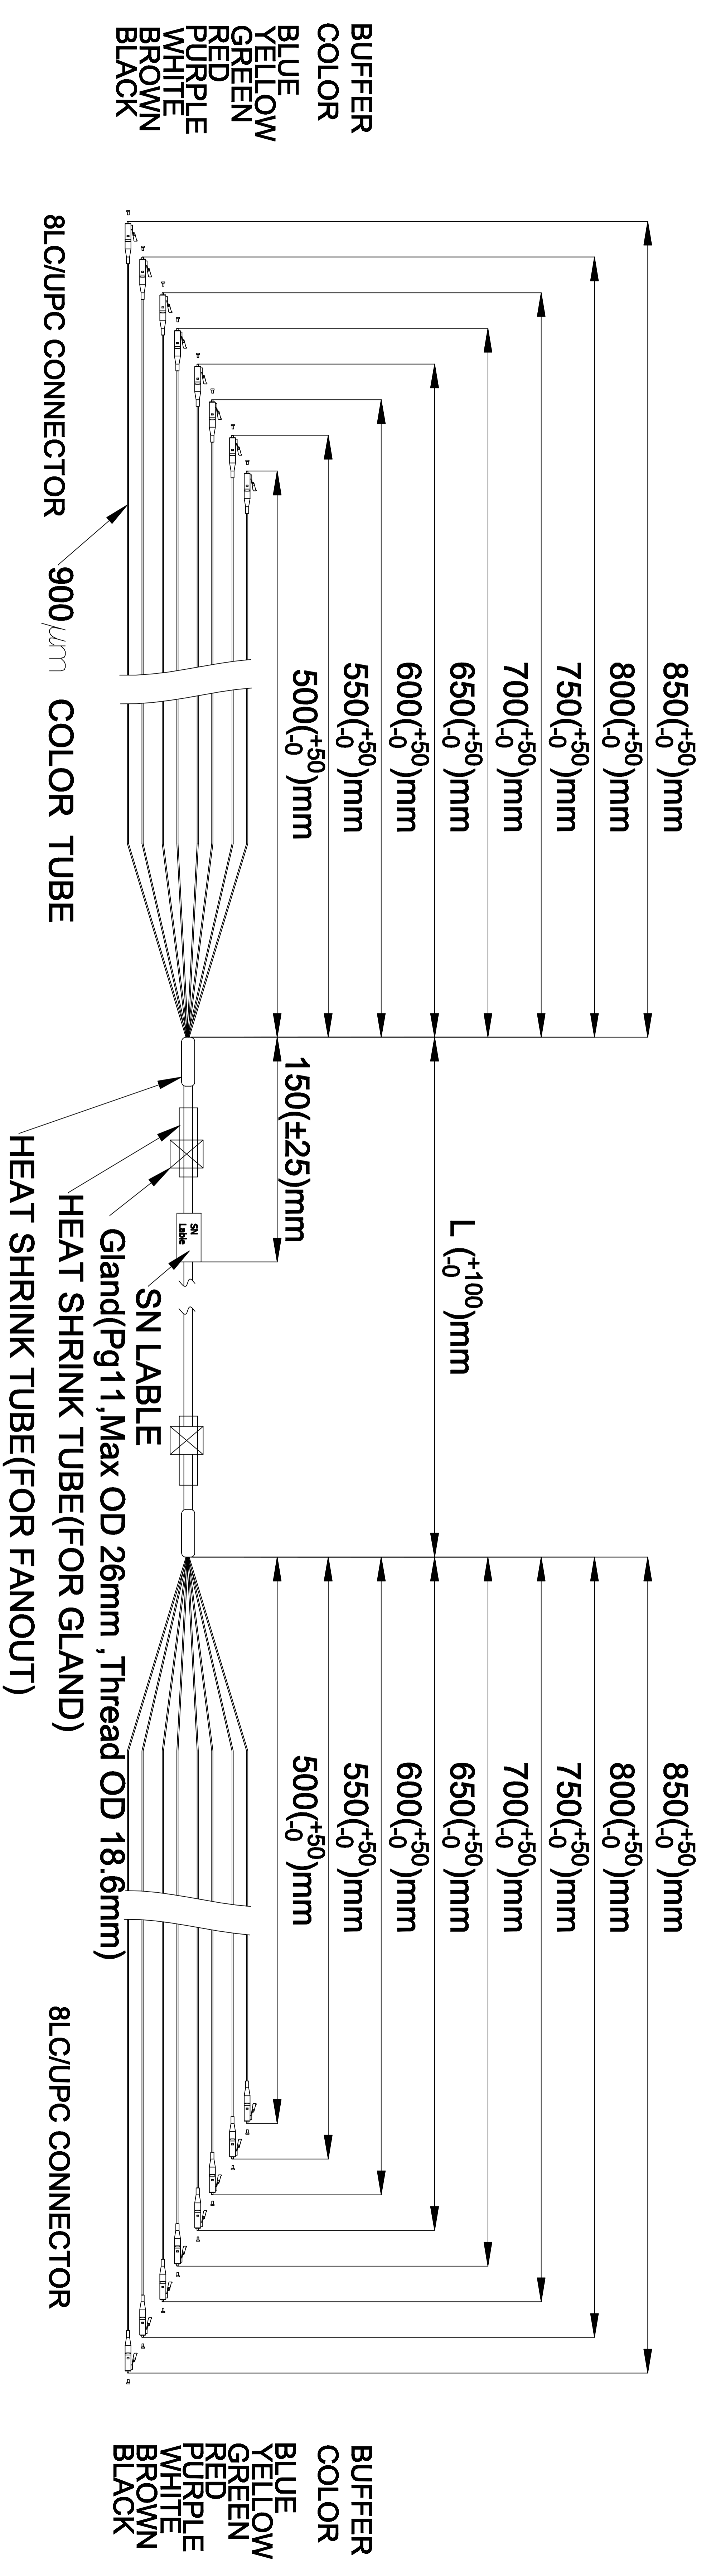

REV.	REVISION	DATE

TEXT PRINTING:  
 ACT Premium Multi mode Fiber Optic 8c Loose Tube Cable 50/125um OM3  
 LSZH{batchcode} xxxM

Remark:  
 1. Insertion Loss ≤ 0.20dB  
 2. 3D of UPC  
 Radius of Curvature: 7~12mm  
 Vertex Offset: 0um~40um  
 Fiber Height Spherical: -30nm~30nm

CUSTOMER APPROVAL: \_\_\_\_\_ DATE: \_\_\_\_\_

CABLE CONSTRUCTION

ITEM	QTY	PART NO.	DESCRIPTION
RL4230	300	984.2'(300000)	8XLC-8XLC 9/125 OM3 Loose tube 300M
RL4220	200	656.1'(200000)	8XLC-8XLC 9/125 OM3 Loose tube 200M
RL4219	190	623.3'(190000)	8XLC-8XLC 9/125 OM3 Loose tube 190M
RL4218	180	590.5'(180000)	8XLC-8XLC 9/125 OM3 Loose tube 180M
RL4217	170	557.7'(170000)	8XLC-8XLC 9/125 OM3 Loose tube 170M
RL4216	160	524.9'(160000)	8XLC-8XLC 9/125 OM3 Loose tube 160M
RL4215	150	492.1'(150000)	8XLC-8XLC 9/125 OM3 Loose tube 150M
RL4214	140	459.3'(140000)	8XLC-8XLC 9/125 OM3 Loose tube 140M
RL4213	130	426.5'(130000)	8XLC-8XLC 9/125 OM3 Loose tube 130M
RL4212	120	393.7'(120000)	8XLC-8XLC 9/125 OM3 Loose tube 120M
RL4211	110	360.8'(110000)	8XLC-8XLC 9/125 OM3 Loose tube 110M
RL4210	100	328.1'(100000)	8XLC-8XLC 9/125 OM3 Loose tube 100M
RL4209	90	295.3'(90000)	8XLC-8XLC 9/125 OM3 Loose tube 90M
RL4208	80	262.5'(80000)	8XLC-8XLC 9/125 OM3 Loose tube 80M
RL4207	70	229.7'(70000)	8XLC-8XLC 9/125 OM3 Loose tube 70M
RL4206	60	196.9'(60000)	8XLC-8XLC 9/125 OM3 Loose tube 60M
RL4205	50	164.0'(50000)	8XLC-8XLC 9/125 OM3 Loose tube 50M
RL4204	40	131.2'(40000)	8XLC-8XLC 9/125 OM3 Loose tube 40M
RL4203	30	98.4'(30000)	8XLC-8XLC 9/125 OM3 Loose tube 30M
RL4202	20	65.6'(20000)	8XLC-8XLC 9/125 OM3 Loose tube 20M
RL4201	10	32.8'(10000)	8XLC-8XLC 9/125 OM3 Loose tube 10M

ITEM	QTY	PART NO.	DESCRIPTION	PART LIST
PART NO.	**	XX	L	
DESCRIPTION				
DESCRIPTION				
PART LIST				

DRAWN BY: Peter	DATE: 2018/07/05	TITLE: 8 x LC - 8 x LC50/125um OM3 Loose Tube Indoor/Outdoor Cable
CHECKED BY: Wale	DATE: 2018/07/05	CUSTOMER PART NO. RL42**
APPROVED BY: David	DATE: 2018/07/05	Ref. NO. REV. C
SALE BY:		TRENDEX PART NO.