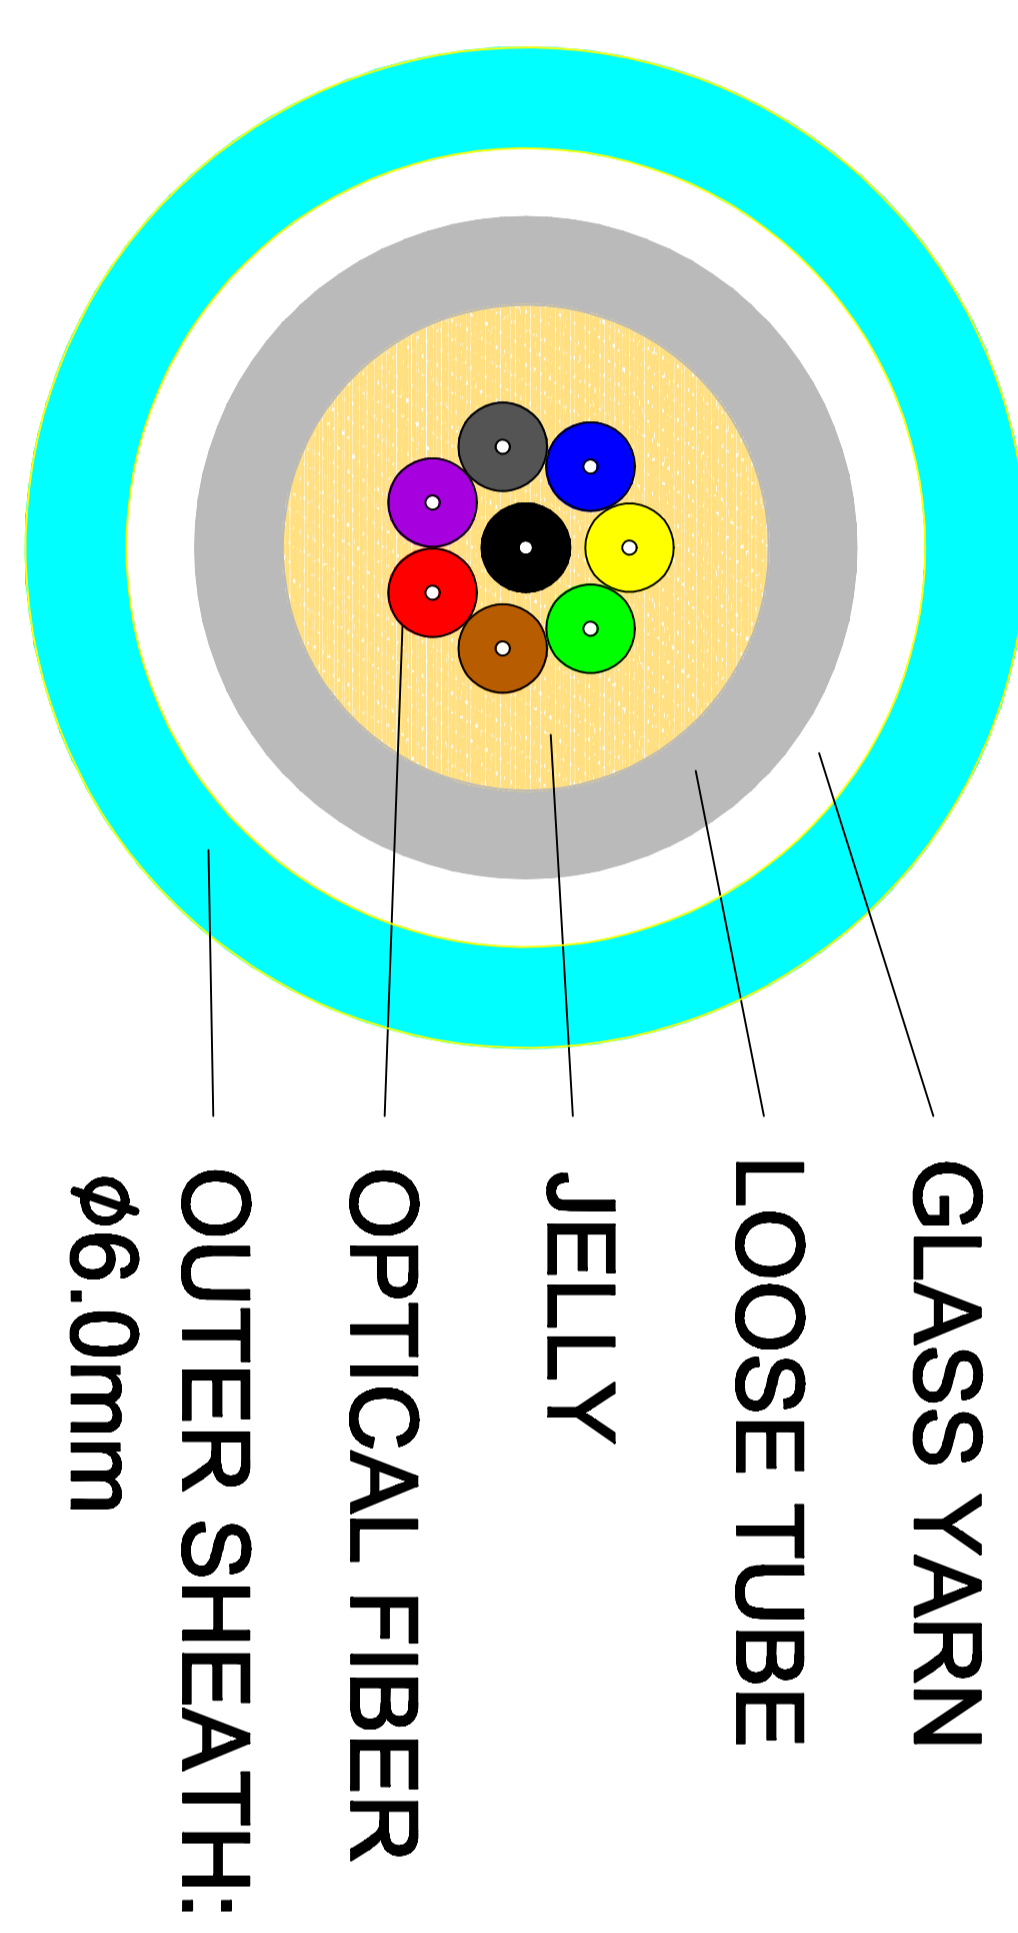

REV.	REVISION	DATE

TEXT PRINTING:  
 ACT Premium Multi mode Fiber Optic 8c Loose Tube Cable 50/125um OM3  
 LSZH{batchcode} xxxM

Remark:  
 1. Insertion Loss ≤ 0.20dB  
 2. 3D of UPC  
 Radius of Curvature: 7~12mm  
 Vertex Offset: 0um~40um  
 Fiber Height Spherical: -30nm~30nm

CUSTOMER APPROVAL: \_\_\_\_\_ DATE: \_\_\_\_\_

CABLE CONSTRUCTION

ITEM	QTY	PART NO.	DESCRIPTION
RL4230	300	984.2'(300000)	8XLC-8XLC 9/125 OM3 Loose tube 300M
RL4220	200	656.1'(200000)	8XLC-8XLC 9/125 OM3 Loose tube 200M
RL4219	190	623.3'(190000)	8XLC-8XLC 9/125 OM3 Loose tube 190M
RL4218	180	590.5'(180000)	8XLC-8XLC 9/125 OM3 Loose tube 180M
RL4217	170	557.7'(170000)	8XLC-8XLC 9/125 OM3 Loose tube 170M
RL4216	160	524.9'(160000)	8XLC-8XLC 9/125 OM3 Loose tube 160M
RL4215	150	492.1'(150000)	8XLC-8XLC 9/125 OM3 Loose tube 150M
RL4214	140	459.3'(140000)	8XLC-8XLC 9/125 OM3 Loose tube 140M
RL4213	130	426.5'(130000)	8XLC-8XLC 9/125 OM3 Loose tube 130M
RL4212	120	393.7'(120000)	8XLC-8XLC 9/125 OM3 Loose tube 120M
RL4211	110	360.8'(110000)	8XLC-8XLC 9/125 OM3 Loose tube 110M
RL4210	100	328.1'(100000)	8XLC-8XLC 9/125 OM3 Loose tube 100M
RL4209	90	295.3'(90000)	8XLC-8XLC 9/125 OM3 Loose tube 90M
RL4208	80	262.5'(80000)	8XLC-8XLC 9/125 OM3 Loose tube 80M
RL4207	70	229.7'(70000)	8XLC-8XLC 9/125 OM3 Loose tube 70M
RL4206	60	196.9'(60000)	8XLC-8XLC 9/125 OM3 Loose tube 60M
RL4205	50	164.0'(50000)	8XLC-8XLC 9/125 OM3 Loose tube 50M
RL4204	40	131.2'(40000)	8XLC-8XLC 9/125 OM3 Loose tube 40M
RL4203	30	98.4'(30000)	8XLC-8XLC 9/125 OM3 Loose tube 30M
RL4202	20	65.6'(20000)	8XLC-8XLC 9/125 OM3 Loose tube 20M
RL4201	10	32.8'(10000)	8XLC-8XLC 9/125 OM3 Loose tube 10M

ITEM	QTY	PART NO.	DESCRIPTION	PART LIST
PART NO.	**	XX	L	
DESCRIPTION				
DESCRIPTION				
PART LIST				

DRAWN BY: Peter	DATE: 2018/07/05	TITLE: 8 x LC - 8 x LC50/125um OM3 Loose Tube Indoor/Outdoor Cable
CHECKED BY: Wale	DATE: 2018/07/05	CUSTOMER PART NO. RL42**
APPROVED BY: David	DATE: 2018/07/05	Ref. NO. REV. C
SALE BY:		TRENDEX PART NO.