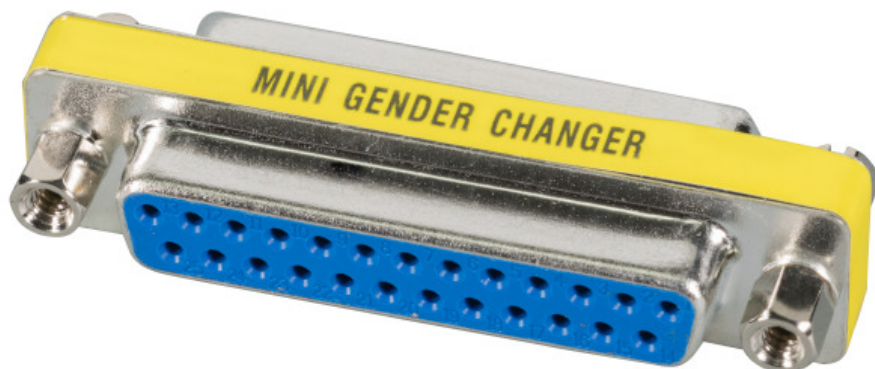

## Mini Gender Changer DSub 25.pol Jack-Jack

### Description

Mini adapter for serial and parallel plug/jack. Mini gender changer offers the full advantage of a interface adapter with a fraction of the space. These gender changer allows you to adapt the plug/jack into another plug/jack (parallel, serial). Furthermore the gender changer can also be used to connect two cable.

### Mechanical characteristics

Connection 1	D-sub 25-pin
Connection type connection 1	plug
Connection 2	D-sub 25-pin
Connection type connection 2	plug

### Available variants

Article no.	Title
EB415	Mini Gender Changer, DSub 25, F-F

This datasheet was created automatically on 18-11-2020 . Technical changes reserved.