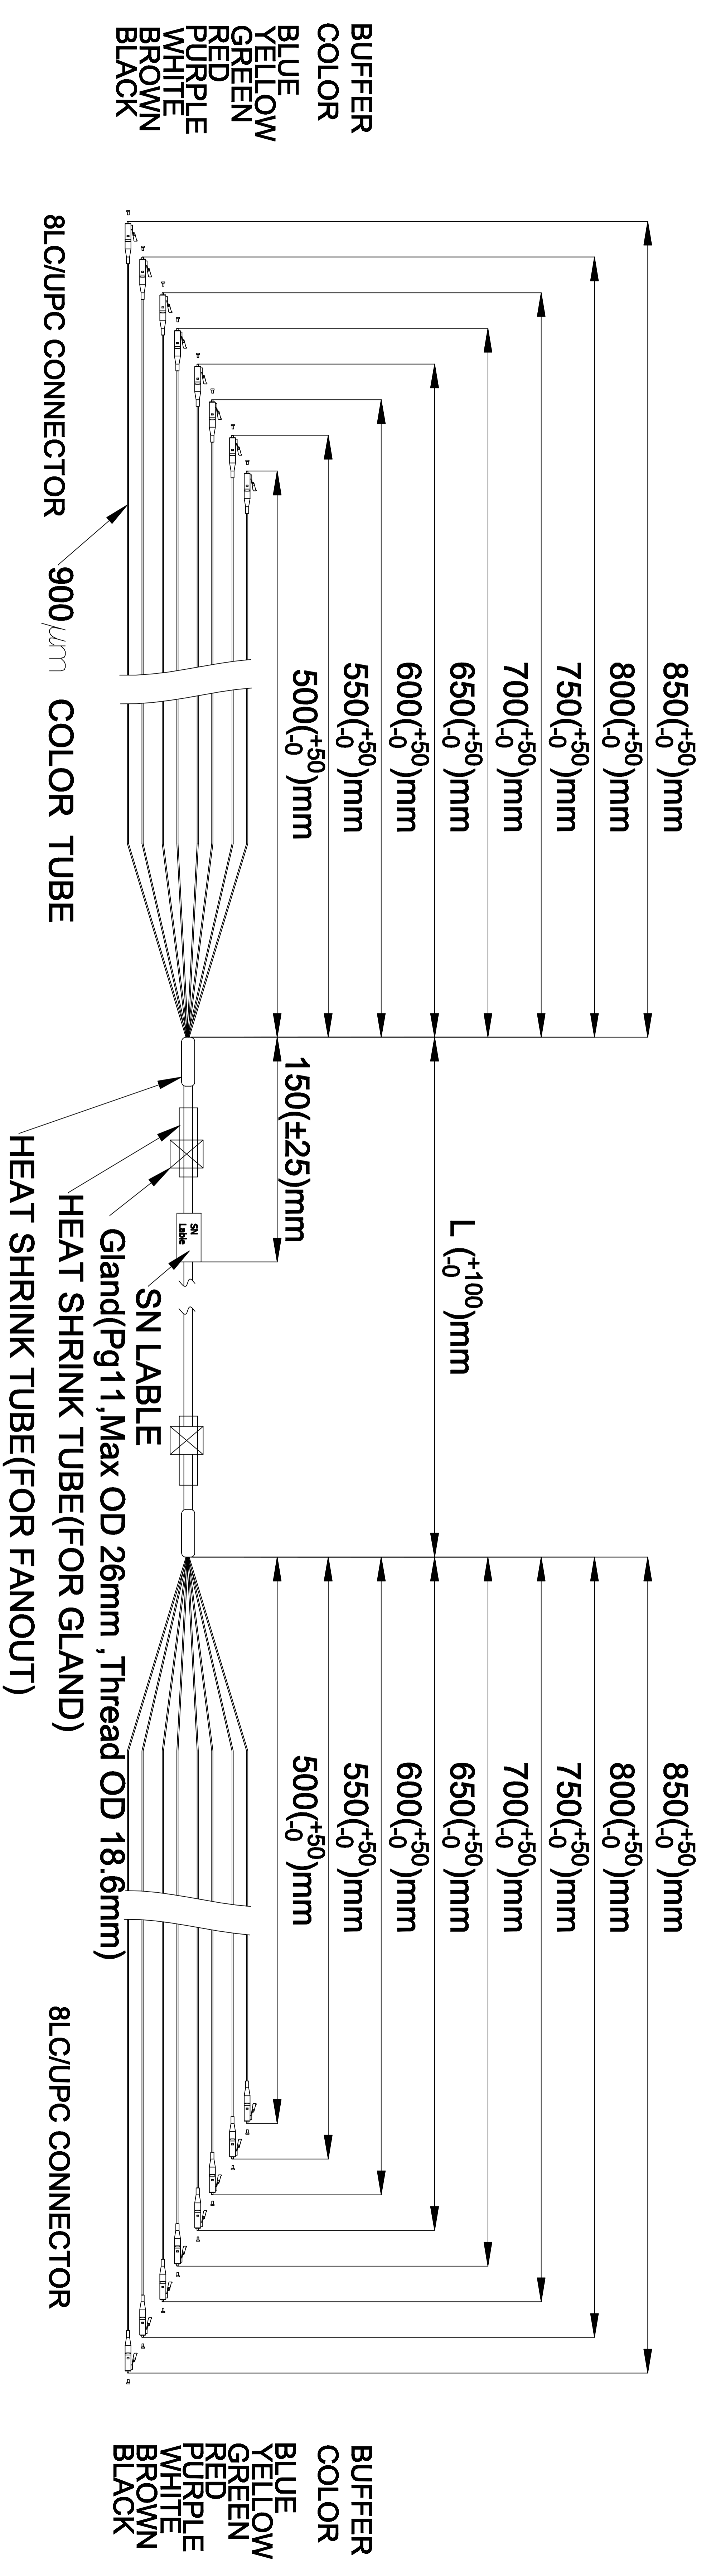

REV.	REVISION	DATE

TEXT PRINTING:
 ACT Premium Multi mode Fiber Optic 8c Loose Tube Cable 50/125um OM3
 LSZH{batchcode} xxxM

Remark:
 1. Insertion Loss ≤ 0.20dB
 2. 3D of UPC
 Radius of Curvature: 7~12mm
 Vertex Offset: 0um~40um
 Fiber Height Spherical: -30nm~30nm

CUSTOMER APPROVAL: _____ DATE: _____

CABLE CONSTRUCTION

ITEM	QTY	PART NO.	DESCRIPTION
RL4230	300	984.2'(300000)	8XLC-8XLC 9/125 OM3 Loose tube 300M
RL4220	200	656.1'(200000)	8XLC-8XLC 9/125 OM3 Loose tube 200M
RL4219	190	623.3'(190000)	8XLC-8XLC 9/125 OM3 Loose tube 190M
RL4218	180	590.5'(180000)	8XLC-8XLC 9/125 OM3 Loose tube 180M
RL4217	170	557.7'(170000)	8XLC-8XLC 9/125 OM3 Loose tube 170M
RL4216	160	524.9'(160000)	8XLC-8XLC 9/125 OM3 Loose tube 160M
RL4215	150	492.1'(150000)	8XLC-8XLC 9/125 OM3 Loose tube 150M
RL4214	140	459.3'(140000)	8XLC-8XLC 9/125 OM3 Loose tube 140M
RL4213	130	426.5'(130000)	8XLC-8XLC 9/125 OM3 Loose tube 130M
RL4212	120	393.7'(120000)	8XLC-8XLC 9/125 OM3 Loose tube 120M
RL4211	110	360.8'(110000)	8XLC-8XLC 9/125 OM3 Loose tube 110M
RL4210	100	328.1'(100000)	8XLC-8XLC 9/125 OM3 Loose tube 100M
RL4209	90	295.3'(90000)	8XLC-8XLC 9/125 OM3 Loose tube 90M
RL4208	80	262.5'(80000)	8XLC-8XLC 9/125 OM3 Loose tube 80M
RL4207	70	229.7'(70000)	8XLC-8XLC 9/125 OM3 Loose tube 70M
RL4206	60	196.9'(60000)	8XLC-8XLC 9/125 OM3 Loose tube 60M
RL4205	50	164.0'(50000)	8XLC-8XLC 9/125 OM3 Loose tube 50M
RL4204	40	131.2'(40000)	8XLC-8XLC 9/125 OM3 Loose tube 40M
RL4203	30	98.4'(30000)	8XLC-8XLC 9/125 OM3 Loose tube 30M
RL4202	20	65.6'(20000)	8XLC-8XLC 9/125 OM3 Loose tube 20M
RL4201	10	32.8'(10000)	8XLC-8XLC 9/125 OM3 Loose tube 10M

ITEM	QTY	PART NO.	DESCRIPTION	PART LIST
PART NO.	**	XX	L	
DESCRIPTION				
DESCRIPTION				
PART LIST				

DRAWN BY: Peter	DATE: 2018/07/05	TITLE: 8 x LC - 8 x LC50/125um OM3 Loose Tube Indoor/Outdoor Cable
CHECKED BY: Wale	DATE: 2018/07/05	CUSTOMER PART NO. RL42**
APPROVED BY: David	DATE: 2018/07/05	Ref. NO. REV. C
SALE BY:		TRENDEX PART NO.