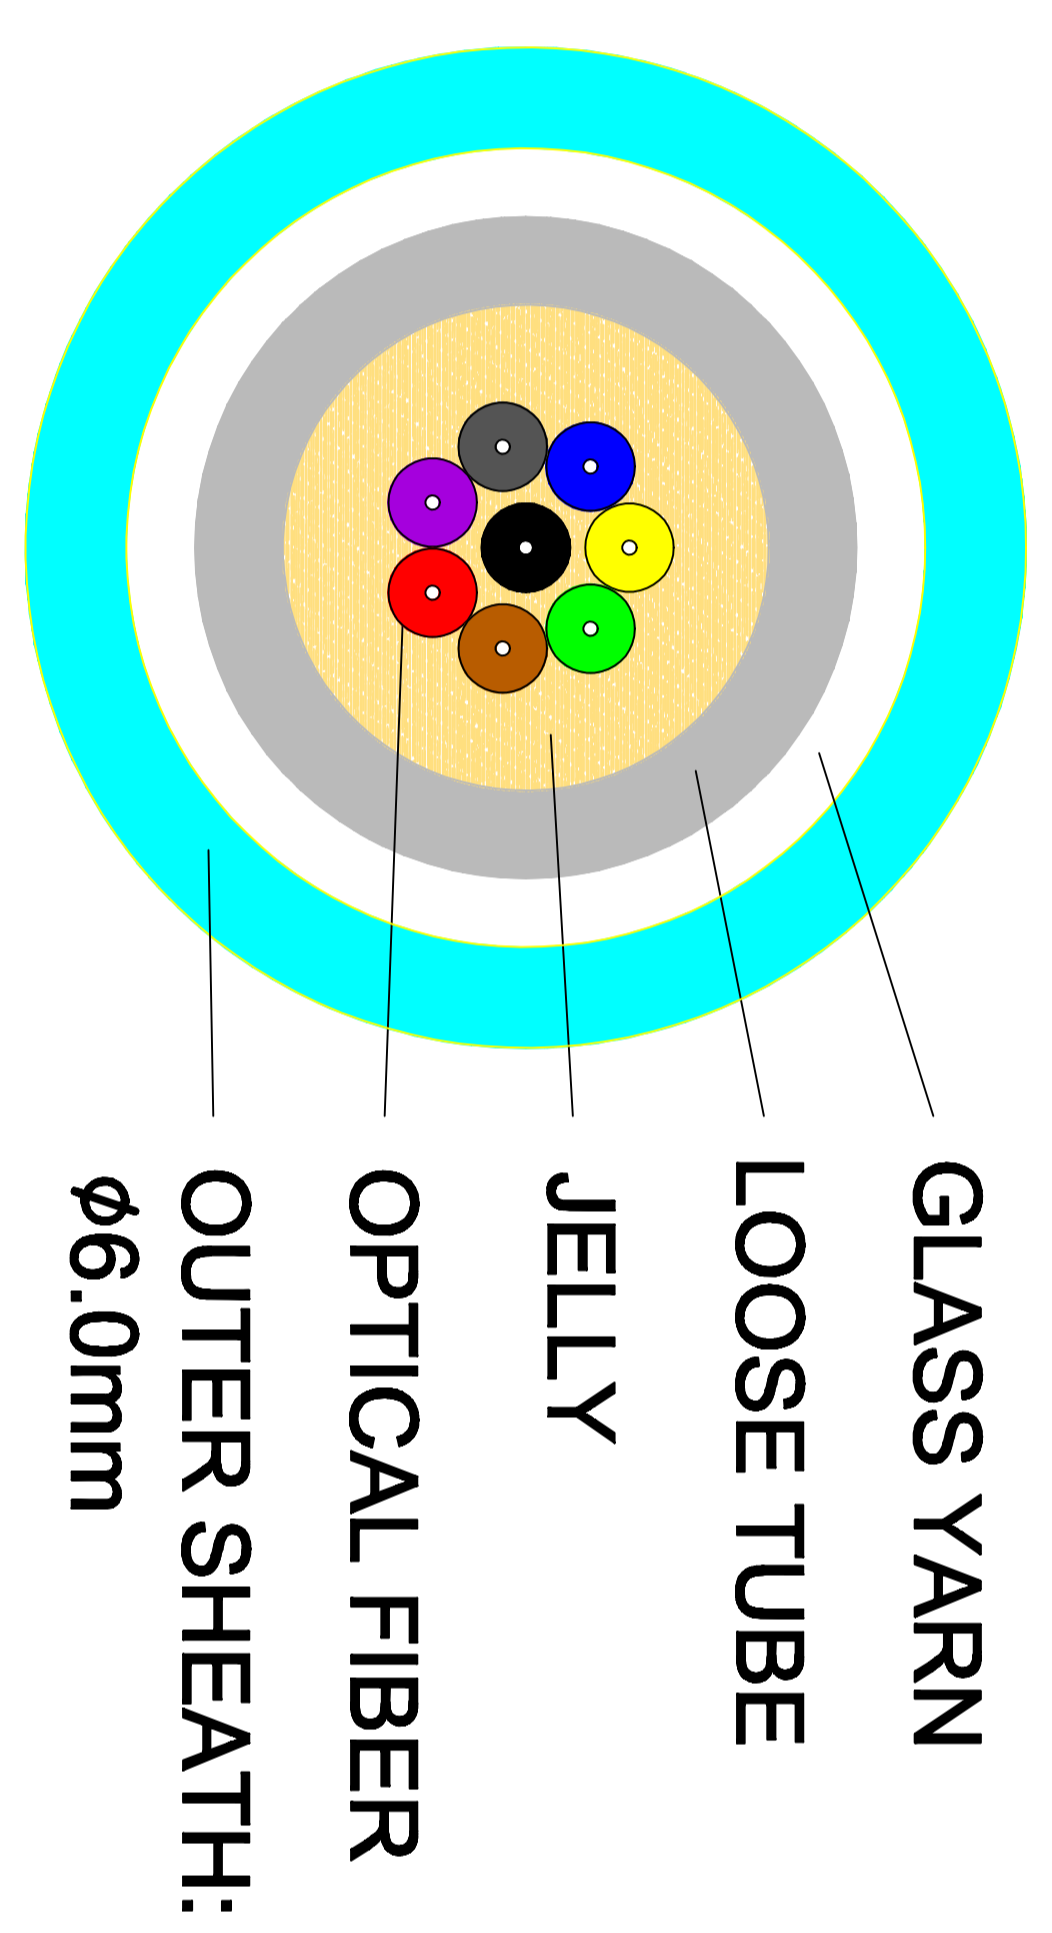

REV.	REVISION	DATE

TEXT PRINTING:
 ACT Premium Multi mode Fiber Optic 8c Loose Tube Cable 50/125um OM3
 LSZH{batchcode} xxxM

Remark:
 1. Insertion Loss ≤ 0.20dB
 2. 3D of UPC
 Radius of Curvature: 7~12mm
 Vertex Offset: 0um~40um
 Fiber Height Spherical: -30nm~30nm

CUSTOMER APPROVAL: _____ DATE: _____

CABLE CONSTRUCTION

ITEM	QTY	PART NO.	DESCRIPTION
RL4230	300	984.2'(300000)	8XLC-8XLC 9/125 OM3 Loose tube 300M
RL4220	200	656.1'(200000)	8XLC-8XLC 9/125 OM3 Loose tube 200M
RL4219	190	623.3'(190000)	8XLC-8XLC 9/125 OM3 Loose tube 190M
RL4218	180	590.5'(180000)	8XLC-8XLC 9/125 OM3 Loose tube 180M
RL4217	170	557.7'(170000)	8XLC-8XLC 9/125 OM3 Loose tube 170M
RL4216	160	524.9'(160000)	8XLC-8XLC 9/125 OM3 Loose tube 160M
RL4215	150	492.1'(150000)	8XLC-8XLC 9/125 OM3 Loose tube 150M
RL4214	140	459.3'(140000)	8XLC-8XLC 9/125 OM3 Loose tube 140M
RL4213	130	426.5'(130000)	8XLC-8XLC 9/125 OM3 Loose tube 130M
RL4212	120	393.7'(120000)	8XLC-8XLC 9/125 OM3 Loose tube 120M
RL4211	110	360.8'(110000)	8XLC-8XLC 9/125 OM3 Loose tube 110M
RL4210	100	328.1'(100000)	8XLC-8XLC 9/125 OM3 Loose tube 100M
RL4209	90	295.3'(90000)	8XLC-8XLC 9/125 OM3 Loose tube 90M
RL4208	80	262.5'(80000)	8XLC-8XLC 9/125 OM3 Loose tube 80M
RL4207	70	229.7'(70000)	8XLC-8XLC 9/125 OM3 Loose tube 70M
RL4206	60	196.9'(60000)	8XLC-8XLC 9/125 OM3 Loose tube 60M
RL4205	50	164.0'(50000)	8XLC-8XLC 9/125 OM3 Loose tube 50M
RL4204	40	131.2'(40000)	8XLC-8XLC 9/125 OM3 Loose tube 40M
RL4203	30	98.4'(30000)	8XLC-8XLC 9/125 OM3 Loose tube 30M
RL4202	20	65.6'(20000)	8XLC-8XLC 9/125 OM3 Loose tube 20M
RL4201	10	32.8'(10000)	8XLC-8XLC 9/125 OM3 Loose tube 10M

ITEM	QTY	PART NO.	DESCRIPTION	PART LIST
PART NO.	**	XX	L	
DESCRIPTION				
DESCRIPTION				
PART LIST				

DRAWN BY: Peter	DATE: 2018/07/05	TITLE: 8 x LC - 8 x LC50/125um OM3 Loose Tube Indoor/Outdoor Cable
CHECKED BY: Wale	DATE: 2018/07/05	CUSTOMER PART NO. RL42**
APPROVED BY: David	DATE: 2018/07/05	Ref. NO. REV. C
SALE BY:		TRENDEX PART NO.