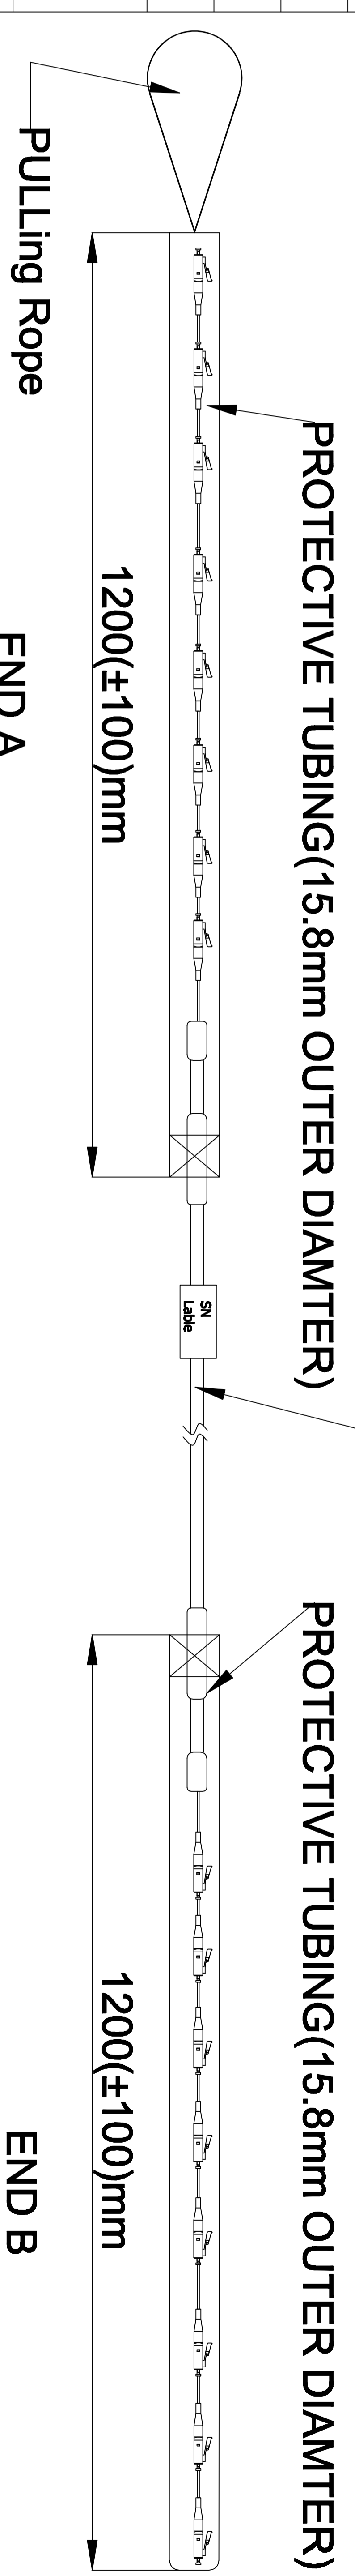

REV.	REVISION	DATE

TEXT PRINTING:
 ACT Premium Multi mode Fiber Optic 8c Loose Tube Cable 50/125um OM3
 LSZH{batchcode} xxxM

Remark:
 1. Insertion Loss ≤ 0.20dB
 2. 3D of UPC
 Radius of Curvature: 7~12mm
 Vertex Offset: 0um~40um
 Fiber Height Spherical: -30nm~30nm

CUSTOMER APPROVAL: _____ DATE: _____

CABLE CONSTRUCTION

ITEM	QTY	PART NO.	DESCRIPTION
RL4230	300	984.2'(300000)	8XLC-8XLC 9/125 OM3 Loose tube 300M
RL4220	200	656.1'(200000)	8XLC-8XLC 9/125 OM3 Loose tube 200M
RL4219	190	623.3'(190000)	8XLC-8XLC 9/125 OM3 Loose tube 190M
RL4218	180	590.5'(180000)	8XLC-8XLC 9/125 OM3 Loose tube 180M
RL4217	170	557.7'(170000)	8XLC-8XLC 9/125 OM3 Loose tube 170M
RL4216	160	524.9'(160000)	8XLC-8XLC 9/125 OM3 Loose tube 160M
RL4215	150	492.1'(150000)	8XLC-8XLC 9/125 OM3 Loose tube 150M
RL4214	140	459.3'(140000)	8XLC-8XLC 9/125 OM3 Loose tube 140M
RL4213	130	426.5'(130000)	8XLC-8XLC 9/125 OM3 Loose tube 130M
RL4212	120	393.7'(120000)	8XLC-8XLC 9/125 OM3 Loose tube 120M
RL4211	110	360.8'(110000)	8XLC-8XLC 9/125 OM3 Loose tube 110M
RL4210	100	328.1'(100000)	8XLC-8XLC 9/125 OM3 Loose tube 100M
RL4209	90	295.3'(90000)	8XLC-8XLC 9/125 OM3 Loose tube 90M
RL4208	80	262.5'(80000)	8XLC-8XLC 9/125 OM3 Loose tube 80M
RL4207	70	229.7'(70000)	8XLC-8XLC 9/125 OM3 Loose tube 70M
RL4206	60	196.9'(60000)	8XLC-8XLC 9/125 OM3 Loose tube 60M
RL4205	50	164.0'(50000)	8XLC-8XLC 9/125 OM3 Loose tube 50M
RL4204	40	131.2'(40000)	8XLC-8XLC 9/125 OM3 Loose tube 40M
RL4203	30	98.4'(30000)	8XLC-8XLC 9/125 OM3 Loose tube 30M
RL4202	20	65.6'(20000)	8XLC-8XLC 9/125 OM3 Loose tube 20M
RL4201	10	32.8'(10000)	8XLC-8XLC 9/125 OM3 Loose tube 10M

ITEM	QTY	PART NO.	DESCRIPTION	PART LIST
PART NO.	**	XX	L	
DESCRIPTION				
DESCRIPTION				
PART LIST				

DRAWN BY: Peter	DATE: 2018/07/05	TITLE: 8 x LC - 8 x LC50/125um OM3 Loose Tube Indoor/Outdoor Cable
CHECKED BY: Wale	DATE: 2018/07/05	CUSTOMER PART NO. RL42**
APPROVED BY: David	DATE: 2018/07/05	Ref. NO. REV. C
SALE BY:		TRENDEX PART NO.