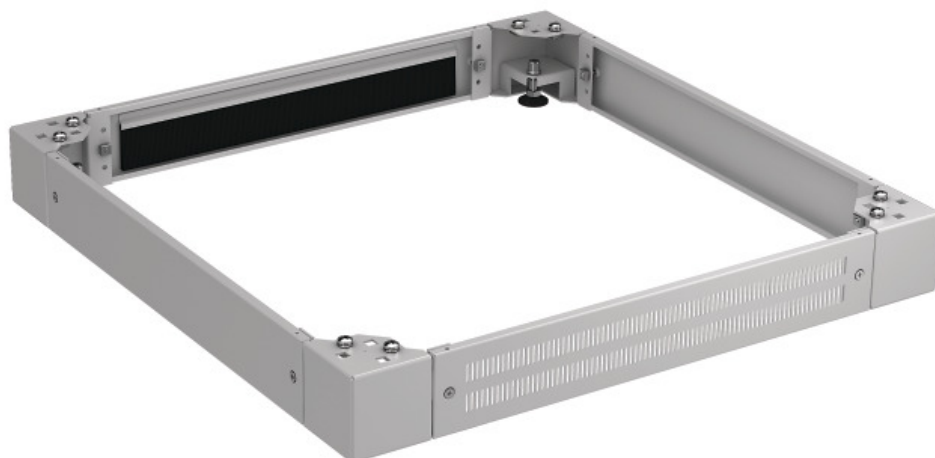

DATASHEET

Plinth 100 mm for PRO, 600x1000 mm

Description

Consisting of 4 very solid, levelable plinth corners and 4 covers
 Front cover perforated, rear cover with cable entry via brush
 Side covers closed
 Material steel sheet
 Paint finish RAL7035, light grey / RAL9005, jet black
 Delivery unassembled, incl. mounting material

General data

Model	Base complete
Material	Steel
Suitable for aeration/de-aeration	True
Suitable for outdoor set-up	False
Suitable for cable patch	True
Levellable	True

Available variants

Article no.	Title	Suitable for	Width	Height	Depth	Building width for cabinet build in	Building depth for cabinet build in	Colour	RAL number
PRO-SOK60PB.GR	Plinth for PRO 600x1000 mm, H=100 mm, RAL7035	Cabinet Series PRO	600 mm	100 mm	1000 mm	600 mm	1000 mm	Grey	7035
PRO-SOK60PB.TS	Plinth for PRO 600x1000 mm, H=100 mm, RAL9005	Cabinet Series PRO	600 mm	100 mm	1000 mm	600 mm	1000 mm	Black	9005