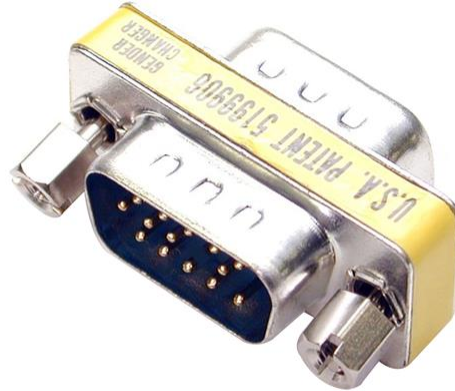

## VGA HD15 Slimline Gender Changer - M/M

**Product ID:** GC15HSM

This Slimline Gender Changer (HDDDB15M to HDDDB15M) converts a High Density DB15 female connector to a High Density DB15 Male connector, allowing you to connect devices with a female HDDDB15 output to a device with a HDDDB15 female input.

This high quality Slimline Gender Changer is backed by StarTech.com's lifetime warranty.