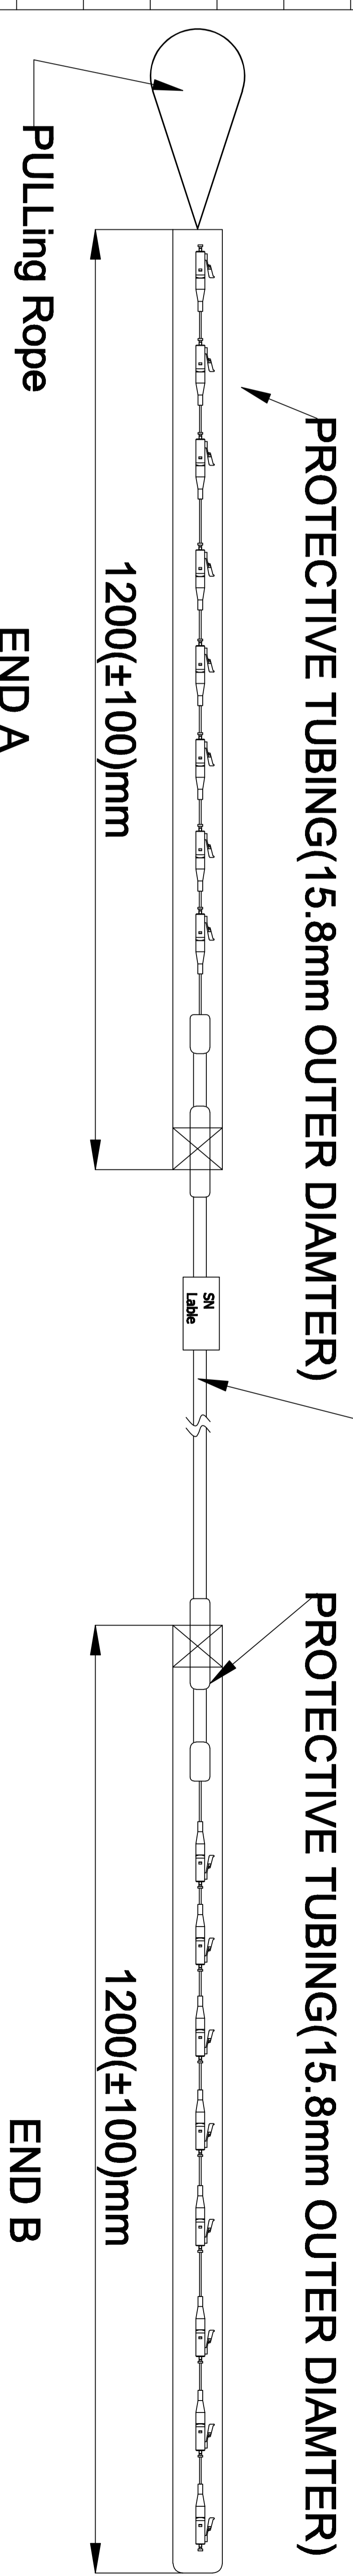

REV.	REVISION	DATE

8LC/UPC CONNECTOR 900µm COLOR TUBE 8LC/UPC CONNECTOR

TEXT PRINTING:  
ACT Premium single mode Fiber Optic 8c Loose Tube Cable 9/125um G657A1  
LSZH{batchcode}xxxM

Remark:  
1. Insertion Loss ≤ 0.20dB  
Return Loss ≥ 55dB  
2. 3D of UPC  
Radius of Curvature: 7~12mm  
Vertex Offset: 0um~30um  
Fiber Height Spherical: ~30nm~30nm

ITEM	QTY	PART NO.	DESCRIPTION
RL4130	300	984.2(300000)	8XLC-8XLC 9/125 SM Loose tube 300M
RL4120	200	656.1(200000)	8XLC-8XLC 9/125 SM Loose tube 200M
RL4119	190	623.3(190000)	8XLC-8XLC 9/125 SM Loose tube 190M
RL4118	180	590.5(180000)	8XLC-8XLC 9/125 SM Loose tube 180M
RL4117	170	557.7(170000)	8XLC-8XLC 9/125 SM Loose tube 170M
RL4116	160	524.9(160000)	8XLC-8XLC 9/125 SM Loose tube 160M
RL4115	150	492.1(150000)	8XLC-8XLC 9/125 SM Loose tube 150M
RL4114	140	459.3(140000)	8XLC-8XLC 9/125 SM Loose tube 140M
RL4113	130	426.5(130000)	8XLC-8XLC 9/125 SM Loose tube 130M
RL4112	120	393.7(120000)	8XLC-8XLC 9/125 SM Loose tube 120M
RL4111	110	360.8(110000)	8XLC-8XLC 9/125 SM Loose tube 110M
RL4110	100	328.1(100000)	8XLC-8XLC 9/125 SM Loose tube 100M
RL4109	90	295.3(90000)	8XLC-8XLC 9/125 SM Loose tube 90M
RL4108	80	262.5(80000)	8XLC-8XLC 9/125 SM Loose tube 80M
RL4107	70	229.7(70000)	8XLC-8XLC 9/125 SM Loose tube 70M
RL4106	60	196.9(60000)	8XLC-8XLC 9/125 SM Loose tube 60M
RL4105	50	164.0(50000)	8XLC-8XLC 9/125 SM Loose tube 50M
RL4104	40	131.2(40000)	8XLC-8XLC 9/125 SM Loose tube 40M
RL4103	30	98.4(30000)	8XLC-8XLC 9/125 SM Loose tube 30M
RL4102	20	65.6(20000)	8XLC-8XLC 9/125 SM Loose tube 20M
RL4101	10	32.8(10000)	8XLC-8XLC 9/125 SM Loose tube 10M
PART NO.	** xx	L	DESCRIPTION

CABLE CONSTRUCTION

CUSTOMER APPROVAL: DATE:

TITLE:  
8 x LC - 8 x LC9/125µm SM Loose Tube  
Indoor/Outdoor Cable

DRAWN BY	Peter	DATE:	2018/07/05	CUSTOMER	CUSTOMER PART NO.
CHECKED BY	Wale	DATE:	2018/07/05	Ref. NO.	RL41**
APPROVED BY	David	DATE:	2018/07/05	DRAWING NO.	REV. C
SALE BY				TRENDEX PART NO.	

DESCRIPTION  
PART LIST