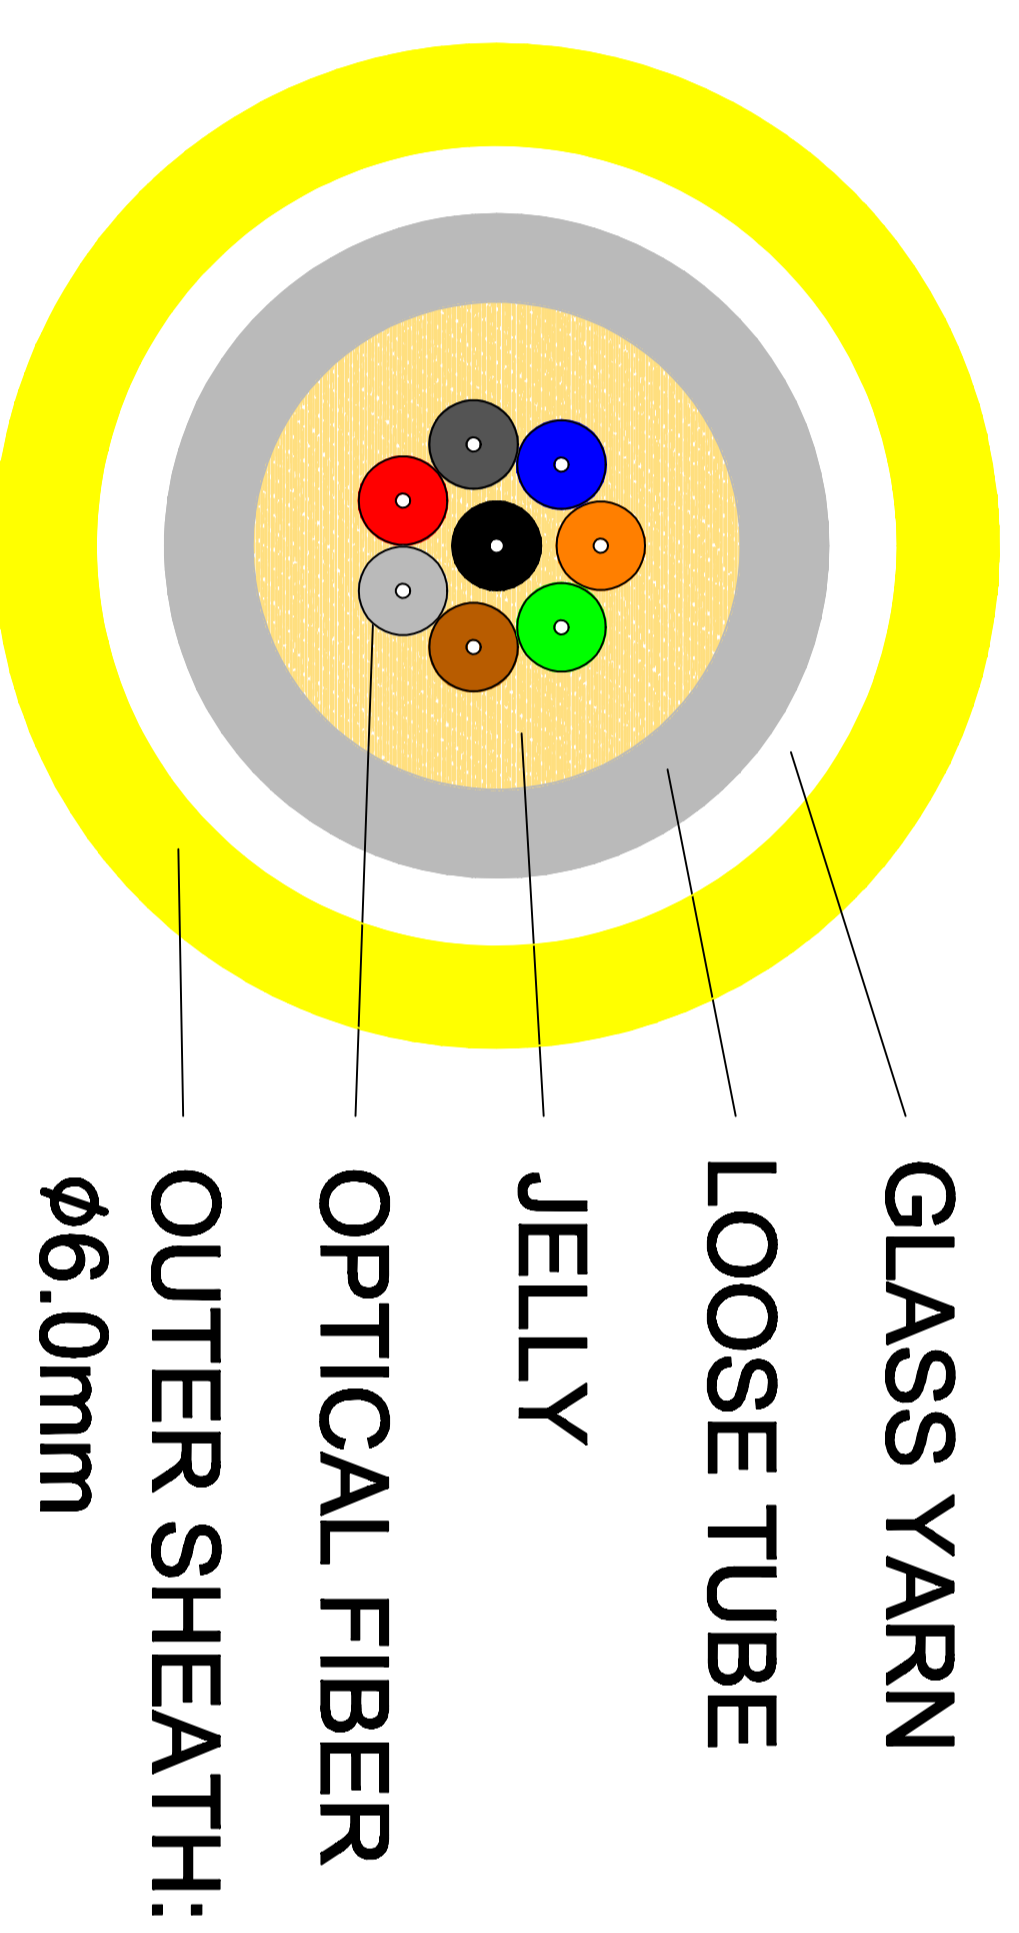

REV.	REVISION	DATE

8LC/UPC CONNECTOR 900µm COLOR TUBE 8LC/UPC CONNECTOR

TEXT PRINTING:  
ACT Premium single mode Fiber Optic 8c Loose Tube Cable 9/125um G657A1  
LSZH{batchcode}xxxM

Remark:  
1. Insertion Loss ≤ 0.20dB  
Return Loss ≥ 55dB  
2. 3D of UPC  
Radius of Curvature: 7~12mm  
Vertex Offset: 0um~30um  
Fiber Height Spherical: ~30nm~30nm

ITEM	QTY	PART NO.	DESCRIPTION
RL4130	300	984.2(300000)	8XLC-8XLC 9/125 SM Loose tube 300M
RL4120	200	656.1(200000)	8XLC-8XLC 9/125 SM Loose tube 200M
RL4119	190	623.3(190000)	8XLC-8XLC 9/125 SM Loose tube 190M
RL4118	180	590.5(180000)	8XLC-8XLC 9/125 SM Loose tube 180M
RL4117	170	557.7(170000)	8XLC-8XLC 9/125 SM Loose tube 170M
RL4116	160	524.9(160000)	8XLC-8XLC 9/125 SM Loose tube 160M
RL4115	150	492.1(150000)	8XLC-8XLC 9/125 SM Loose tube 150M
RL4114	140	459.3(140000)	8XLC-8XLC 9/125 SM Loose tube 140M
RL4113	130	426.5(130000)	8XLC-8XLC 9/125 SM Loose tube 130M
RL4112	120	393.7(120000)	8XLC-8XLC 9/125 SM Loose tube 120M
RL4111	110	360.8(110000)	8XLC-8XLC 9/125 SM Loose tube 110M
RL4110	100	328.1(100000)	8XLC-8XLC 9/125 SM Loose tube 100M
RL4109	90	295.3(90000)	8XLC-8XLC 9/125 SM Loose tube 90M
RL4108	80	262.5(80000)	8XLC-8XLC 9/125 SM Loose tube 80M
RL4107	70	229.7(70000)	8XLC-8XLC 9/125 SM Loose tube 70M
RL4106	60	196.9(60000)	8XLC-8XLC 9/125 SM Loose tube 60M
RL4105	50	164.0(50000)	8XLC-8XLC 9/125 SM Loose tube 50M
RL4104	40	131.2(40000)	8XLC-8XLC 9/125 SM Loose tube 40M
RL4103	30	98.4(30000)	8XLC-8XLC 9/125 SM Loose tube 30M
RL4102	20	65.6(20000)	8XLC-8XLC 9/125 SM Loose tube 20M
RL4101	10	32.8(10000)	8XLC-8XLC 9/125 SM Loose tube 10M
PART NO.	** xx	L	DESCRIPTION

CABLE CONSTRUCTION

CUSTOMER APPROVAL: DATE:

TITLE:  
8 x LC - 8 x LC9/125µm SM Loose Tube  
Indoor/Outdoor Cable

DRAWN BY	Peter	DATE:	2018/07/05	CUSTOMER	CUSTOMER PART NO.
CHECKED BY	Wale	DATE:	2018/07/05	Ref. NO.	RL41**
APPROVED BY	David	DATE:	2018/07/05	DRAWING NO.	REV. C
SALE BY				TRENDEX PART NO.	

DESCRIPTION  
PART LIST