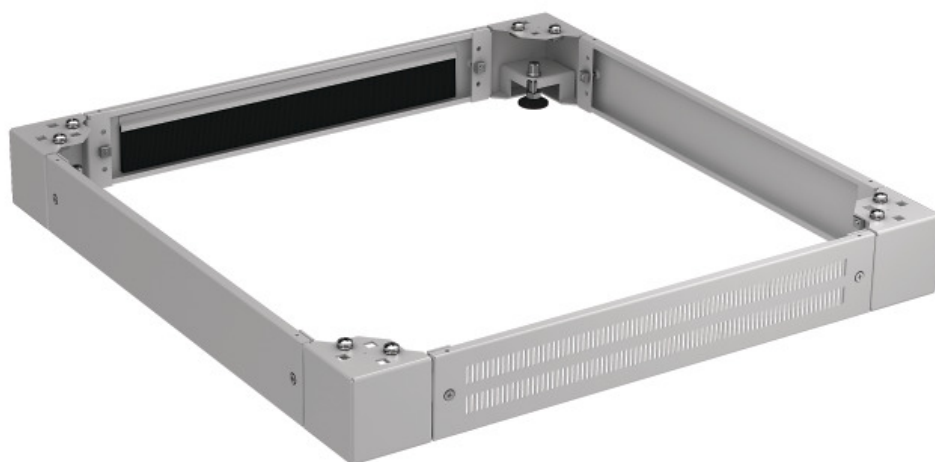

## Plinth 100 mm for PRO, 600x800 mm

### Description

Consisting of 4 very solid, levelable plinth corners and 4 covers  
 Front cover perforated, rear cover with cable entry via brush  
 Side covers closed  
 Material steel sheet  
 Paint finish RAL7035, light grey / RAL9005, jet black  
 Delivery unassembled, incl. mounting material

### General data

Model	Base complete
Material	Steel
Suitable for aeration/de-aeration	True
Suitable for outdoor set-up	False
Suitable for cable patch	True
Levellable	True