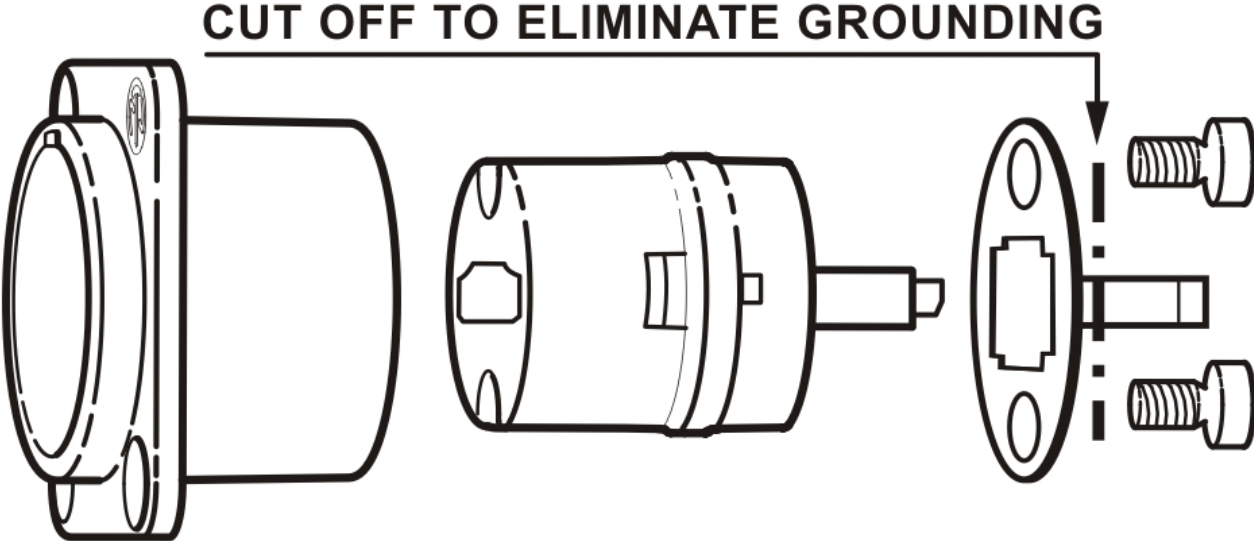

NAHDMI-W-B

HDMI feedthrough adapter, black D-shape housing

Neutrik's HDMI solution for the transmission of any digital TV and PC video format including high-definition video (HDTV) can be integrated in networks very easy.

Features & Benefits

- To transmit any digital TV and PC video format including high-definition video (HDTV)
- IP65 ingress protection in mated condition with NKHDMI-* and SCDP-* sealing gasket
- Removable screen to chassis grounding
- HDMI feedthrough adapter with 19 pole HDMI receptacle at both ends
- Universally accepted standard D-shape housing
- Shielded system - high noise immunity and EMI protection due to continuous 360 degree shield

Removable screen to chassis grounding

Technical Information

Product	
Title	NAHDMI-W-B
Connection Type	Adapter
Gender	female

Mechanical	
Wiresize	
Locking device	Push-Pull
Mounting direction	Front or rear mounting (max 2 mm panel thickness)
Chassis shape	D
Lifetime	> 1000 mating cycles