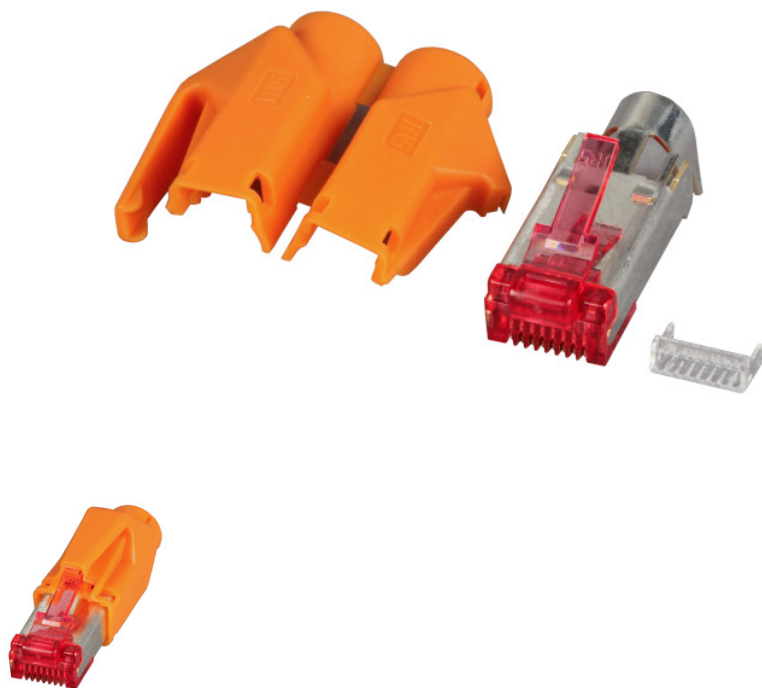

DATASHEET

RJ45 Hirose Connector Set STP, TM21 Cat.6 orange

Description

Channel Class E up to 250 MHz (Cat.6)
 For stranded wires (AWG 24/7, AWG 26/7, AWG 27/7)
 Shielded version
 Core insulation about 0.9 - 1.0 mm
 Cable diameter max. 6.6 mm
 The set consists of RJ plug, anti-kink sleeve and guide plate
 Suitable crimping tool DCW1002 + DCW1002.1 or 39934.2

General data

Category	6
Model	jack (jack)
Connection type	crimp
Type of connector	RJ45 8(8)
Screened	True
AWG-range for litz wire conductor	24 - 27
AWG-range for solid core	24 - 26
Special tool necessary	True
Suitable for round cable	True
Suitable for flat cable	False
Suitable for litz wire conductor	True
Suitable for solid core	False

This datasheet was created automatically on 18-11-2020 . Technical changes reserved.

DATASHEET

RJ45 Hirose Connector Set STP, TM21 Cat.6 orange

Available variants

Article no.	Title	Colour
H7641.10-10	RJ45-Hirose Connector TM21 orange 10 pcs., 3 Elements, Cat. 6	orange
H7641.10-50	RJ45-Hirose Connector TM21 orange 50 pcs., 3 Elements, Cat. 6	orange
H7641.10-100	RJ45-Hirose Connector TM21 orange, 100 pcs., 3 Elements, Cat.6	orange